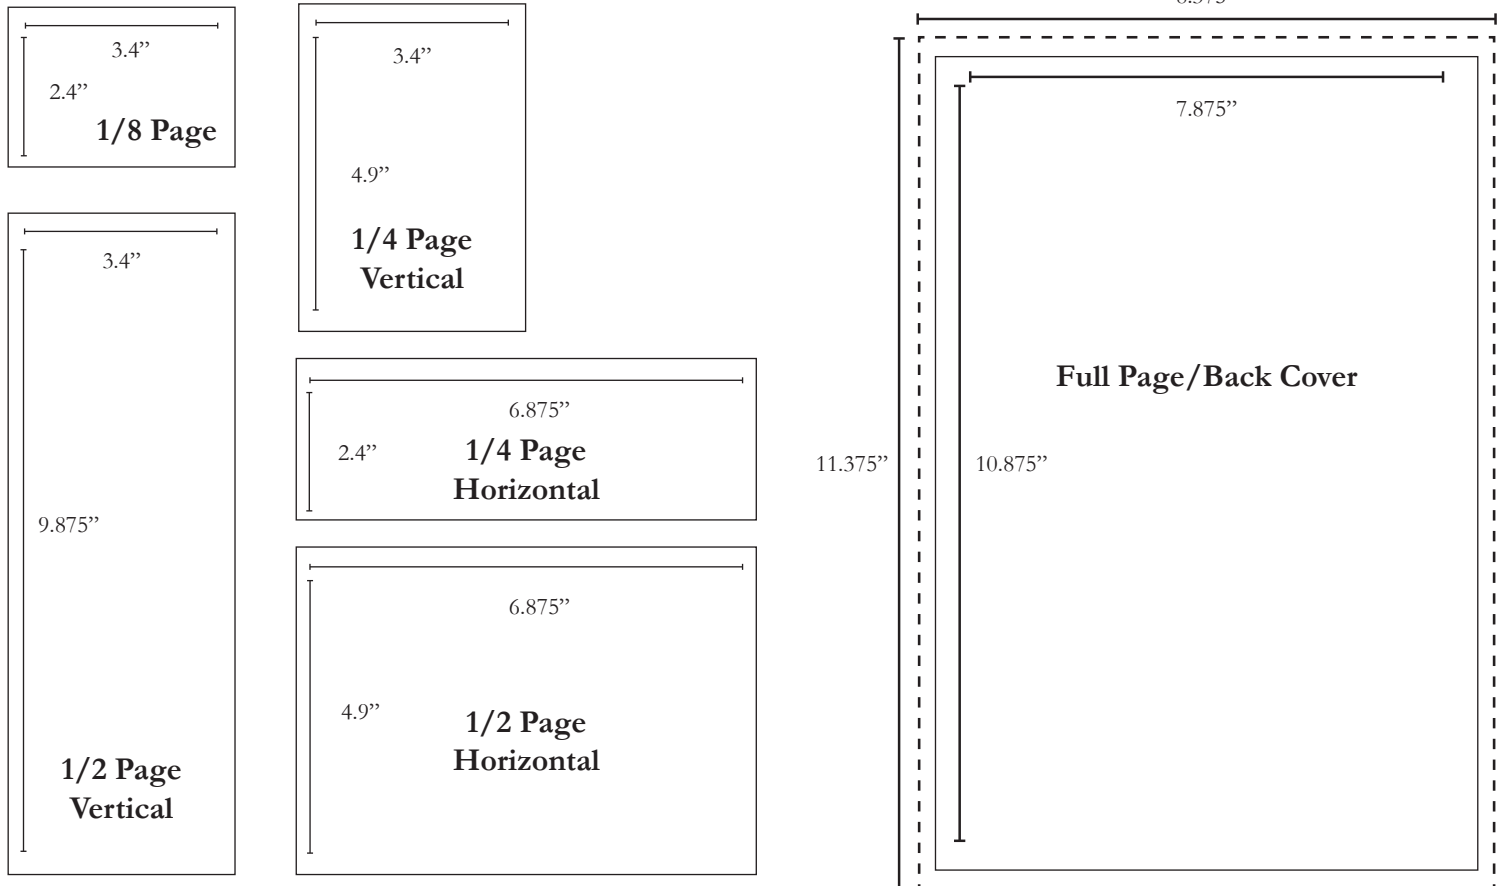

AD SIZE SPECS Width & Depth

- Full Page Bleed 7.875" x 10.875"
w/ .25" bleed & .5 inch margin
- 1/2 Page Vertical 3.4" x 9.875"
- 1/2 Page Horizontal . . . 6.875" x 4.9"
- 1/4 Page Vertical 3.4" x 4.9"
- 1/4 Page Horizontal 6.875" x 2.4"
- 1/8 Page Horizontal 3.4" x 2.4"